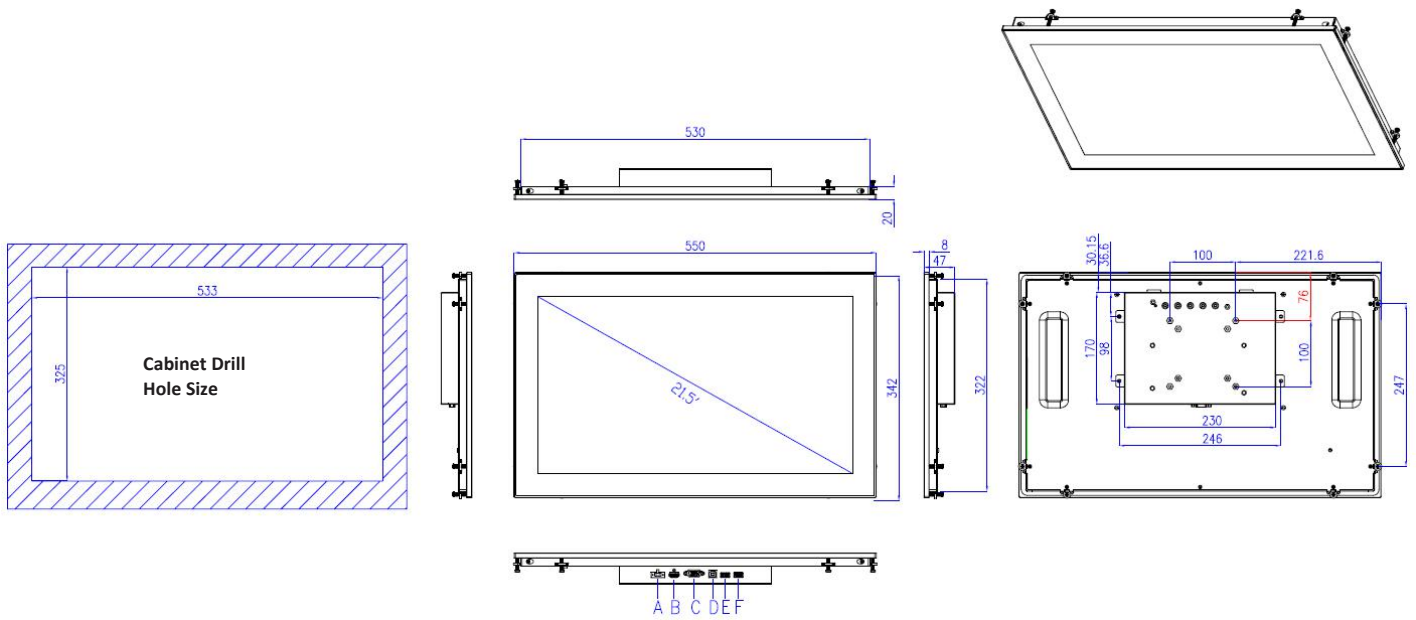

## Specifications

General	Control button	Set Contrast ratio and Luminance via OSD at the back panel
	Dimensions (W x H x D)	550mm x 342mm x 47mm (21.65" x 13.46" x 1.85")
	Drill Hole Size (W x H)	533mm x 325mm (20.98" x 12.80")
	Box structure	Front panel: aluminum-magnesium alloy, anodized coating ;Back cover: SGCC, Ground isolation protection
	Mounting	Support Embedded, wall-mounted, Desktop and VESA mounting
	Power Supply	DC 12 - 24V
	Power Dissipation	17W
	Signal input	VGA & HDMI
	NW	5.56kg (12.26lb)
LCD	LCD Size	21.5" Full HD TFT
	Resolution	1920 x 1080
	Colors	16.7MB
	Active Area (W x H)	476.64mm x 268.11mm (18.77"x 10.56")
	Backlight	LED
	MTBF	30000hrs
	Pixel Pitch(H x V)	0.248 x 0.248
	Luminance	250cd/m <sup>2</sup>
	Contrast Ratio	3000 : 1
	Viewing Angle	(L) 89 / (R) 89 / (T) 89 / (B) 89
Touchscreen	Type	Multi-point capacitive touch screen
	Transmittance	> 87%
	Controller interface	USB 2.0 Type B
	Driver Support	Windows XP, Windows 7, Winows8, Windows 10, Linux
	Multi-touch	10 points (windows system)
	Surface Hardness	Mohs' Number 7H
Environmental	Work Temperature	0 ~ 50° C (32~122 °F )
	Storage Temperature	-20 ~ 60° C (-4 ~ 140 °F )
	Relative humidity	10~95% RH@40°C, non-condensing
	Shake	SSD applied: 1.5 Grms, IEC 60068-2-64, random, 5 ~ 500 Hz, 1 hr/axis
	Shock	SSD applied: 10 G, IEC 60068-2-27, Half-sine wave, 11ms duration
	EMC	CE/FCC Class B
	Water-proof	Front panel IP65

Dimensions:

A: DC IN	B:HDMI	C:VGA	D:USBT TOUCH	E:USB	F:USB
----------	--------	-------	--------------	-------	-------

Ordering

Product Code	Description
PANEL5000-C2153W-L	21.5" TFT LCD / 1920*1080 / 1xVGA / 1xHDMI / 2xUSB / Capacitive Touch Screen/DC12-24V input

Packing List:

Hook	8*Hooks apply to Thickness=1mm~1.2mm
Terminal	2pin Phoenix terminal
VGA Cable	1.8M
USB Cable	1.8M

Optional

Adapter	12V/3.33A,40W 2pin Phoenix terminal
Chinese Standard Power Line	1.8M/3M/5M
VGA Cable	3M/5M
USB Cable	3M/5M
HDMI Cable	1.8M/3M/5M